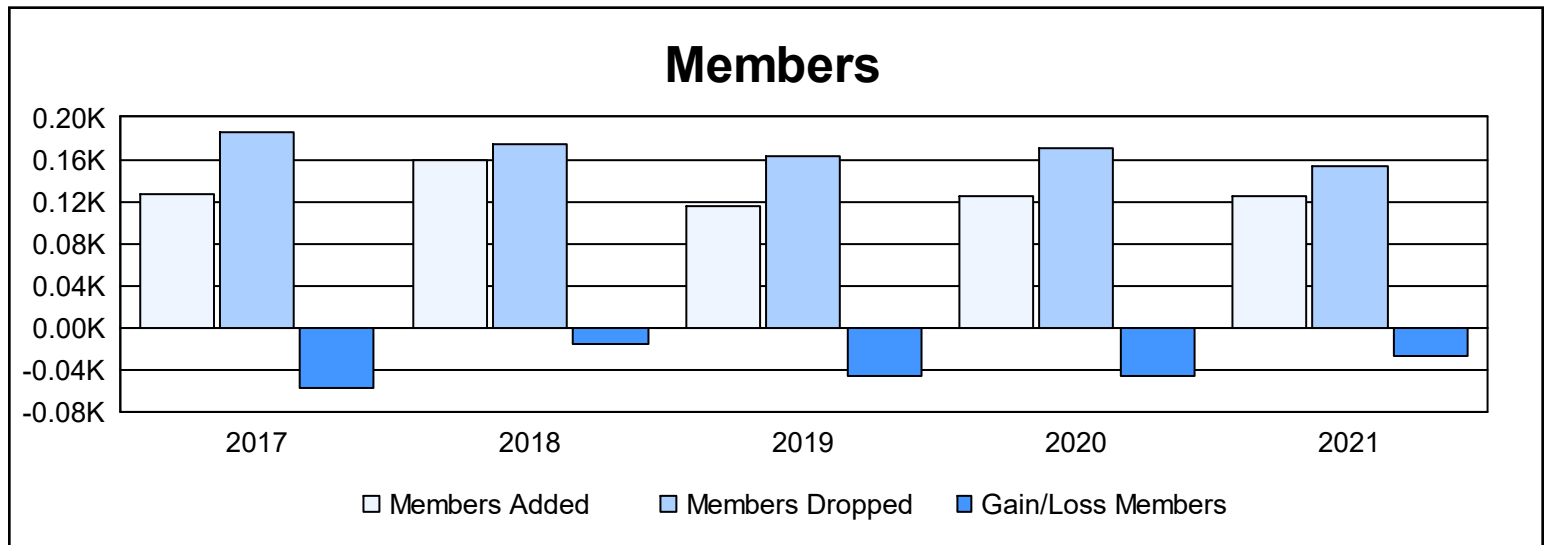

Year	New Clubs	Dropped Clubs	Gain/Loss Clubs	New Members	Charter Members	Reinstate Members	Transfer Members	Total Member Added	Total Members Dropped	Gain/Loss Members
2016-2017	0	0	0	121	1	2	3	127	185	-58
2017-2018	0	0	0	151	0	1	8	160	175	-15
2018-2019	0	0	0	107	0	6	3	116	163	-47
2019-2020	1	1	0	94	23	3	4	124	170	-46
2020-2021	2	1	1	67	46	6	6	125	153	-28
<b>Average</b>	<b>1</b>	<b>0</b>	<b>0</b>	<b>108</b>	<b>14</b>	<b>4</b>	<b>5</b>	<b>130</b>	<b>169</b>	<b>-39</b>

### Membership Composition June 2021 Cumulative