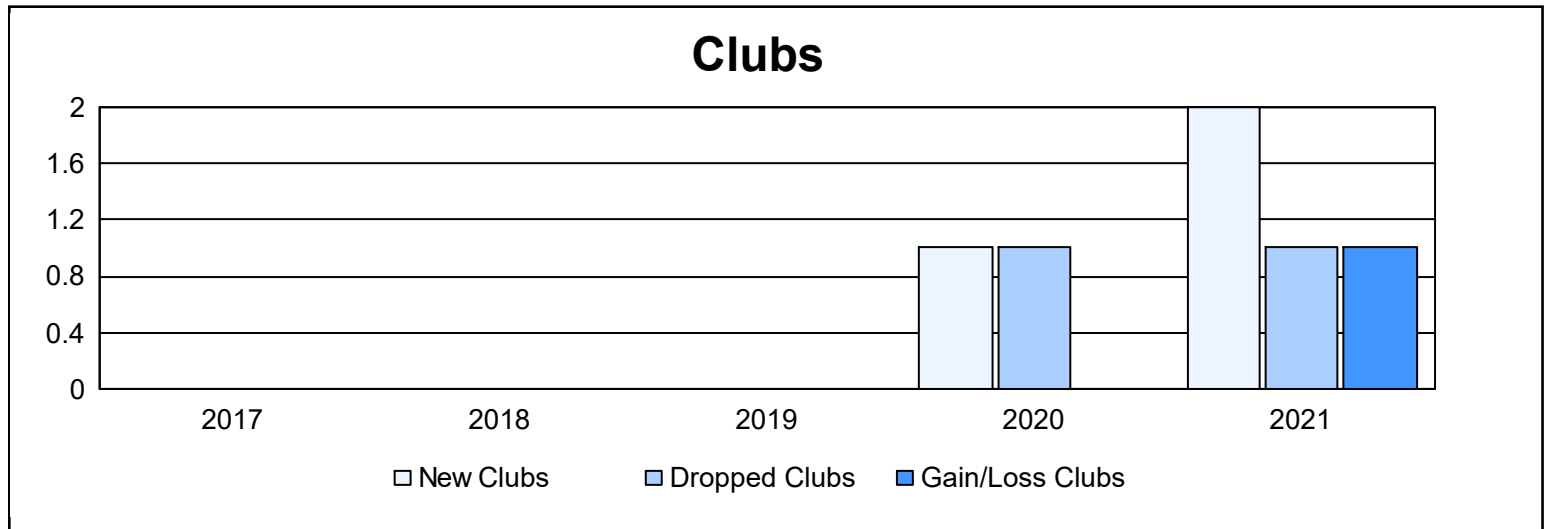

Year	New Clubs	Dropped Clubs	Gain/Loss Clubs	New Members	Charter Members	Reinstate Members	Transfer Members	Total Member Added	Total Members Dropped	Gain/Loss Members
2016-2017	0	0	0	121	1	2	3	127	185	-58
2017-2018	0	0	0	151	0	1	8	160	175	-15
2018-2019	0	0	0	107	0	6	3	116	163	-47
2019-2020	1	1	0	94	23	3	4	124	170	-46
2020-2021	2	1	1	67	46	6	6	125	153	-28
<b>Average</b>	<b>1</b>	<b>0</b>	<b>0</b>	<b>108</b>	<b>14</b>	<b>4</b>	<b>5</b>	<b>130</b>	<b>169</b>	<b>-39</b>

### Membership Composition June 2021 Cumulative