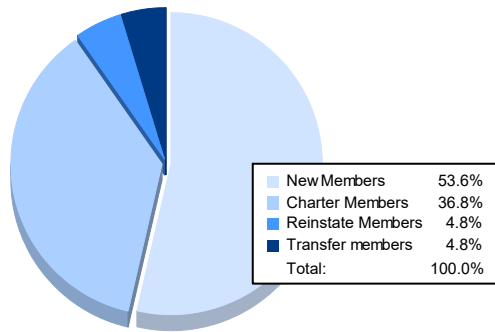

Year	New Clubs	Dropped Clubs	Gain/Loss Clubs	New Members	Charter Members	Reinstate Members	Transfer Members	Total Member Added	Total Members Dropped	Gain/Loss Members
2016-2017	0	0	0	121	1	2	3	127	185	-58
2017-2018	0	0	0	151	0	1	8	160	175	-15
2018-2019	0	0	0	107	0	6	3	116	163	-47
2019-2020	1	1	0	94	23	3	4	124	170	-46
2020-2021	2	1	1	67	46	6	6	125	153	-28
<b>Average</b>	<b>1</b>	<b>0</b>	<b>0</b>	<b>108</b>	<b>14</b>	<b>4</b>	<b>5</b>	<b>130</b>	<b>169</b>	<b>-39</b>

### Membership Composition June 2021 Cumulative

### Gender Composition June 2021 Cumulative